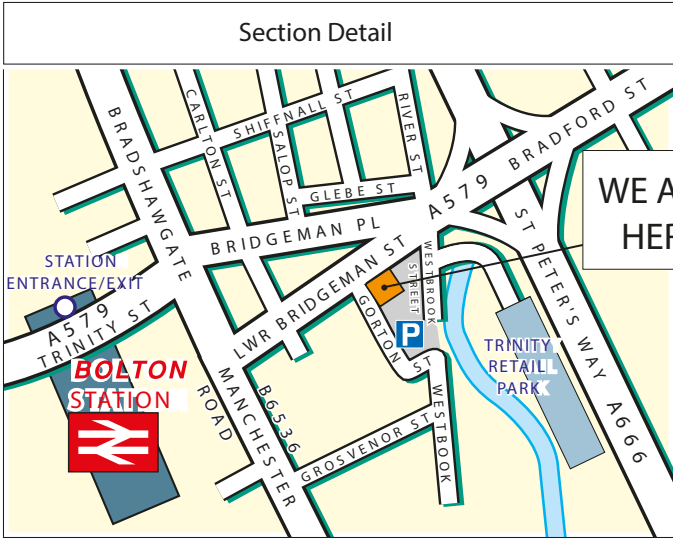

Public Transport

 By Rail, Bolton Station.
Approximately 5 minutes walk away.
For information on train operators and times phone National Rail Enquiries on 0845 7484950.

 By Air, Manchester International Airport.
Approximately 30 minutes drive away.