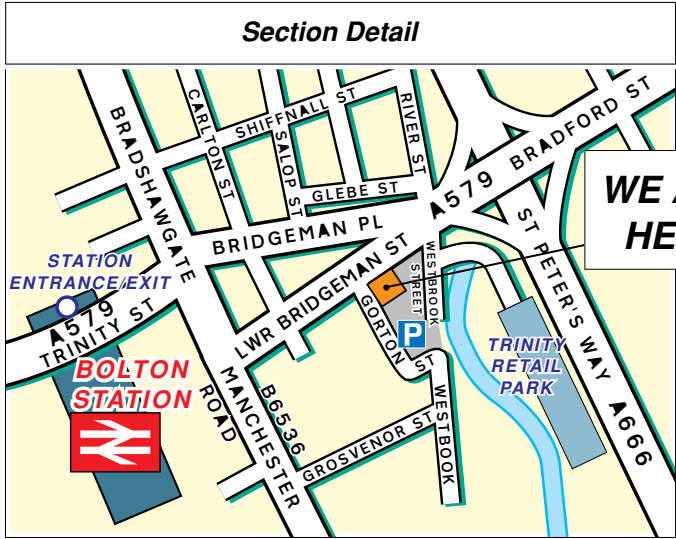

P On site parking is available, please use access from Westbrook Street

**WE ARE
HERE**

**WE ARE
HERE**

Public Transport

By Rail, Bolton Station.
Approximately 5 minutes walk away.
For information on train operators and times phone
National Rail Enquiries on 0845 7484950.

By Air, Manchester International Airport.
Approximately 30 minutes drive away.