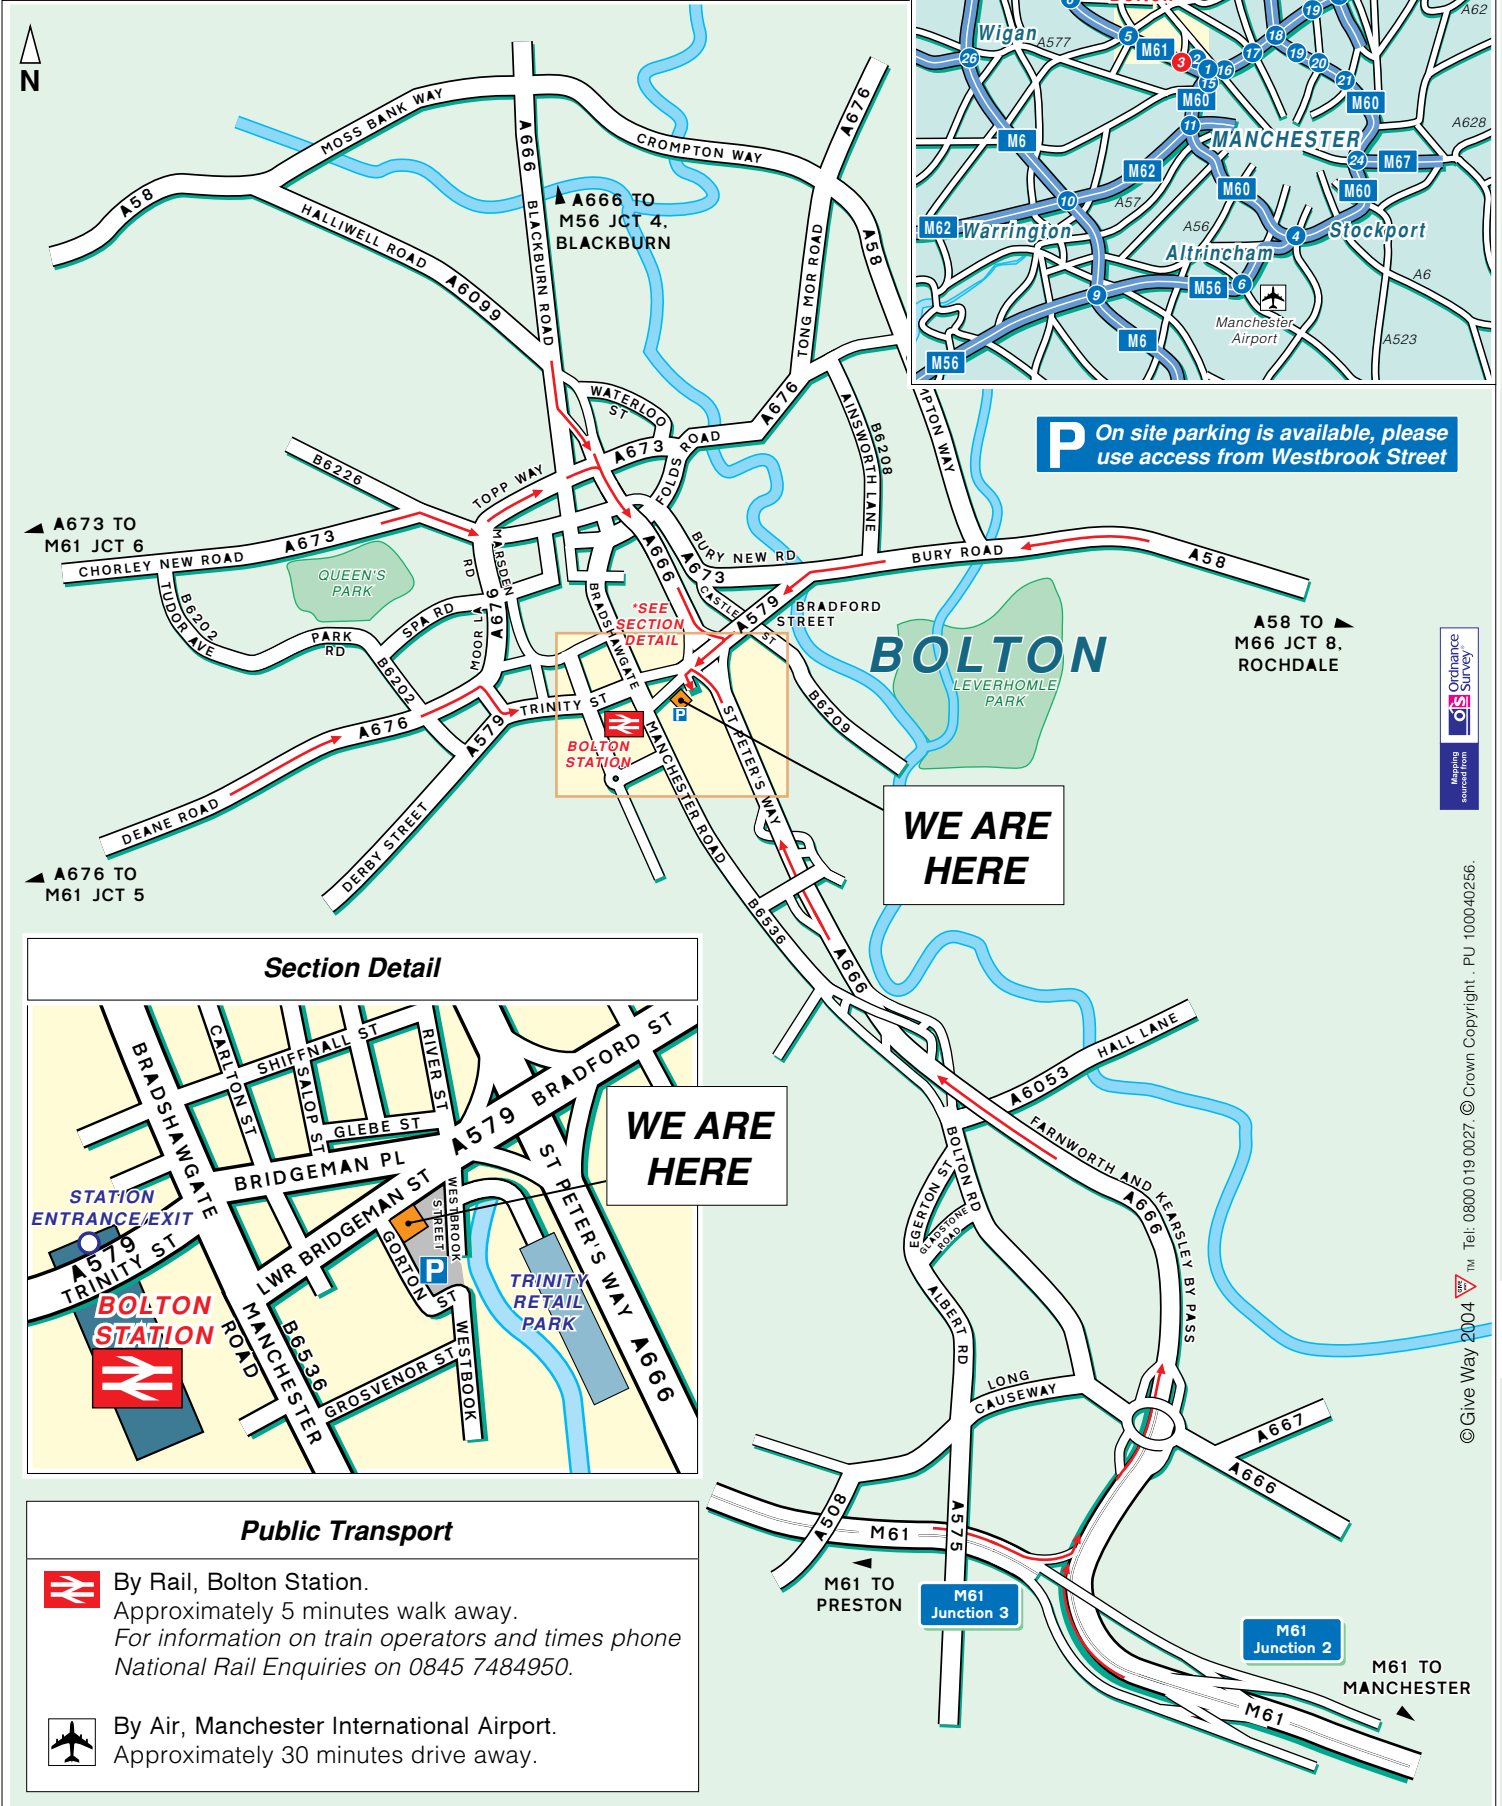

P On site parking is available, please use access from Westbrook Street

**WE ARE
HERE**

**WE ARE
HERE**

Public Transport

By Rail, Bolton Station.
Approximately 5 minutes walk away.
For information on train operators and times phone
National Rail Enquiries on 0845 7484950.

By Air, Manchester International Airport.
Approximately 30 minutes drive away.