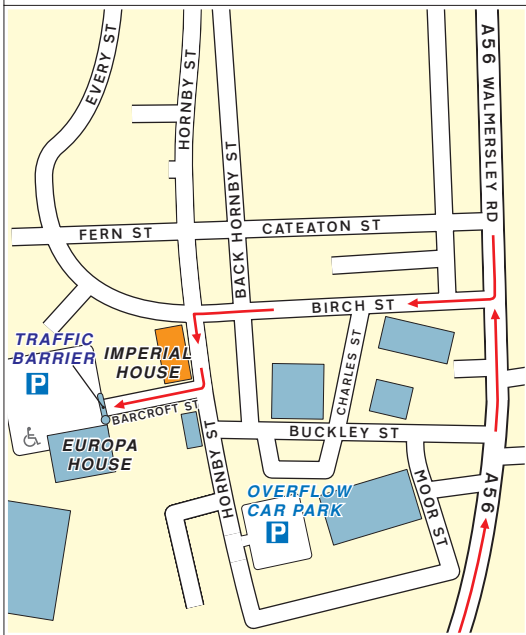

Bury Business Ventures Ltd

Imperial House
Hornby Street
BURY, BL9 5BN

Tel: 0161 447 8808
Fax: 0161 447 8849
Email: nk@bbvonline.net
Website: www.bbvonline.net

Public Transport

-  **By Metrolink.**
Approximately 20 minutes walk away.
For information on train operators and times phone National Rail Enquiries on 0845 7484950.
-  **By Air, Manchester International Airport.**
Approximately 35 minutes drive away.
-  **By Bus.**
Bus numbers 472 and 474 stop outside the Centre.

Section Detail

**WE ARE
HERE**

Parking: On site parking available for tenants and visitors

Information:
 Disabled Parking
Visitors Please note:
 You must use the Intercom to contact reception

M66 to M60/M62 MANCHESTER, LIVERPOOL, LEEDS & MANCHESTER AIRPORT