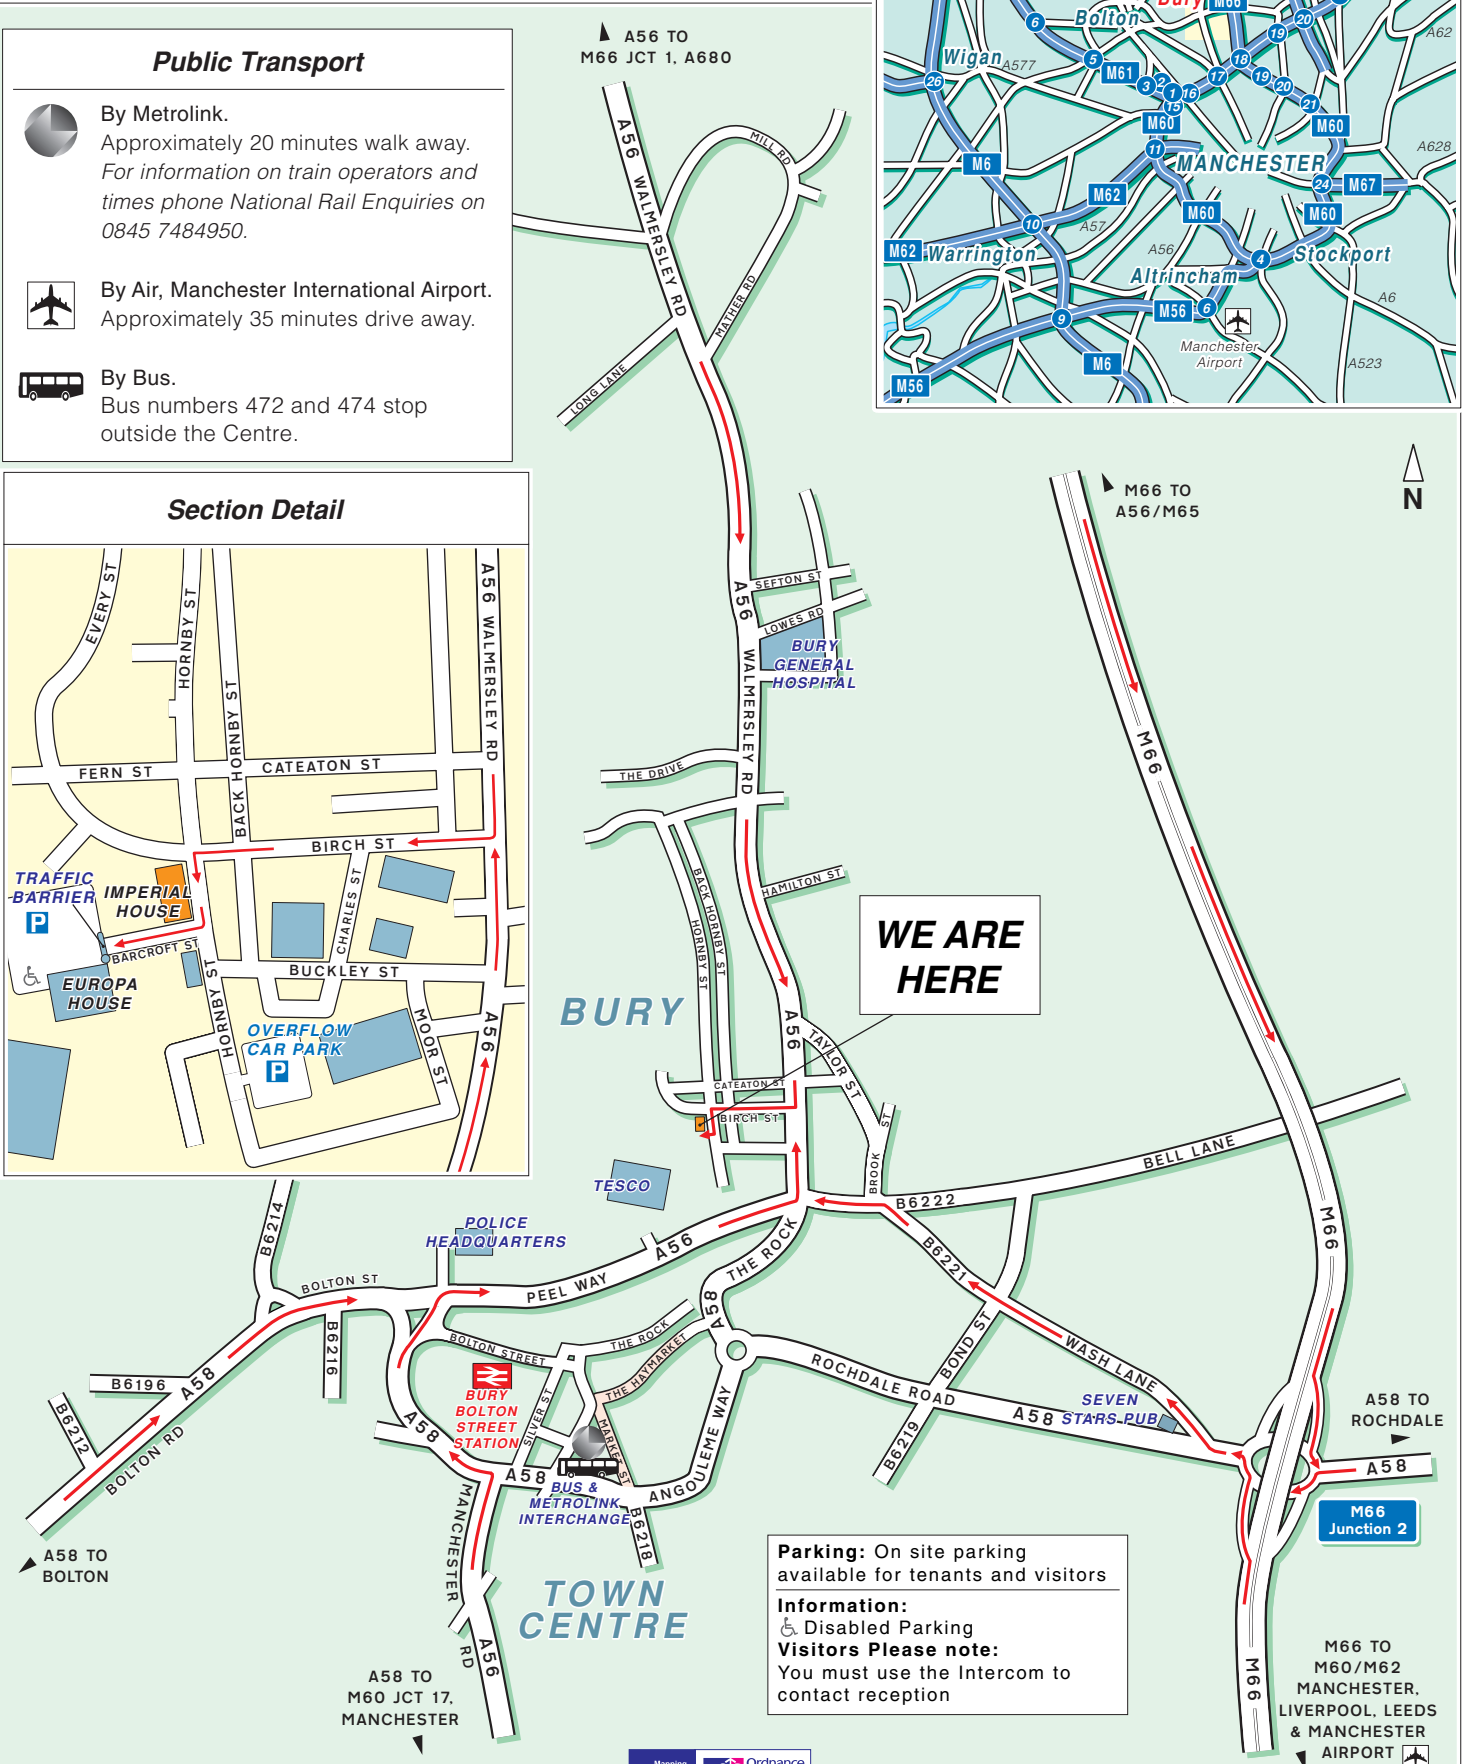

Bury Business Ventures Ltd

Imperial House
Hornby Street
BURY, BL9 5BN

Tel: 0161 447 8808
Fax: 0161 447 8849
Email: nk@bbvonline.net
Website: www.bbvonline.net

Public Transport

-  **By Metrolink.**
Approximately 20 minutes walk away.
For information on train operators and times phone National Rail Enquiries on 0845 7484950.
-  **By Air, Manchester International Airport.**
Approximately 35 minutes drive away.
-  **By Bus.**
Bus numbers 472 and 474 stop outside the Centre.

Section Detail

**WE ARE
HERE**

Parking: On site parking available for tenants and visitors

Information:
 Disabled Parking
Visitors Please note:
 You must use the Intercom to contact reception

M66 to M60/M62 MANCHESTER, LIVERPOOL, LEEDS & MANCHESTER AIRPORT