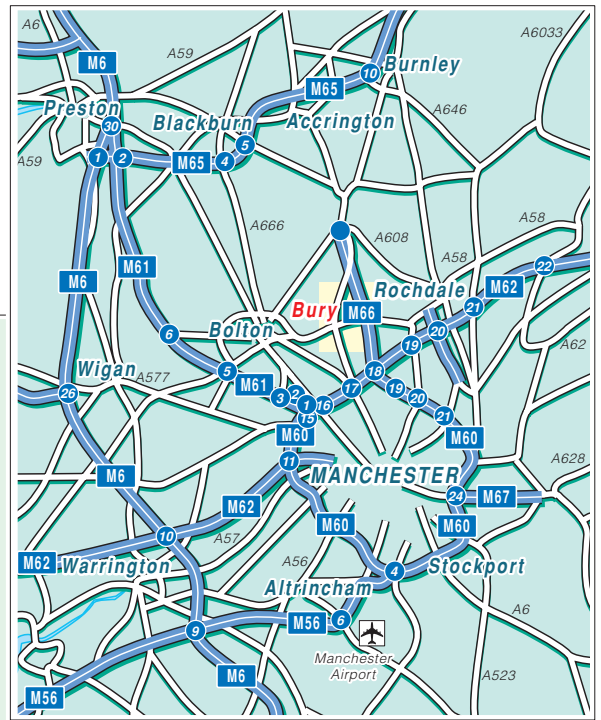

Bury Business Ventures Ltd

Imperial House
Hornby Street
BURY, BL9 5BN

Tel: 0161 447 8808
Fax: 0161 447 8849
Email: nk@bbvonline.net
Website: www.bbvonline.net

Public Transport

-  **By Metrolink.**
Approximately 20 minutes walk away.
For information on train operators and times phone National Rail Enquiries on 0845 7484950.
-  **By Air, Manchester International Airport.**
Approximately 35 minutes drive away.
-  **By Bus.**
Bus numbers 472 and 474 stop outside the Centre.

Section Detail

**WE ARE
HERE**

Parking: On site parking available for tenants and visitors

Information:
 Disabled Parking
Visitors Please note:
 You must use the Intercom to contact reception

M66 to M60/M62 MANCHESTER, LIVERPOOL, LEEDS & MANCHESTER AIRPORT