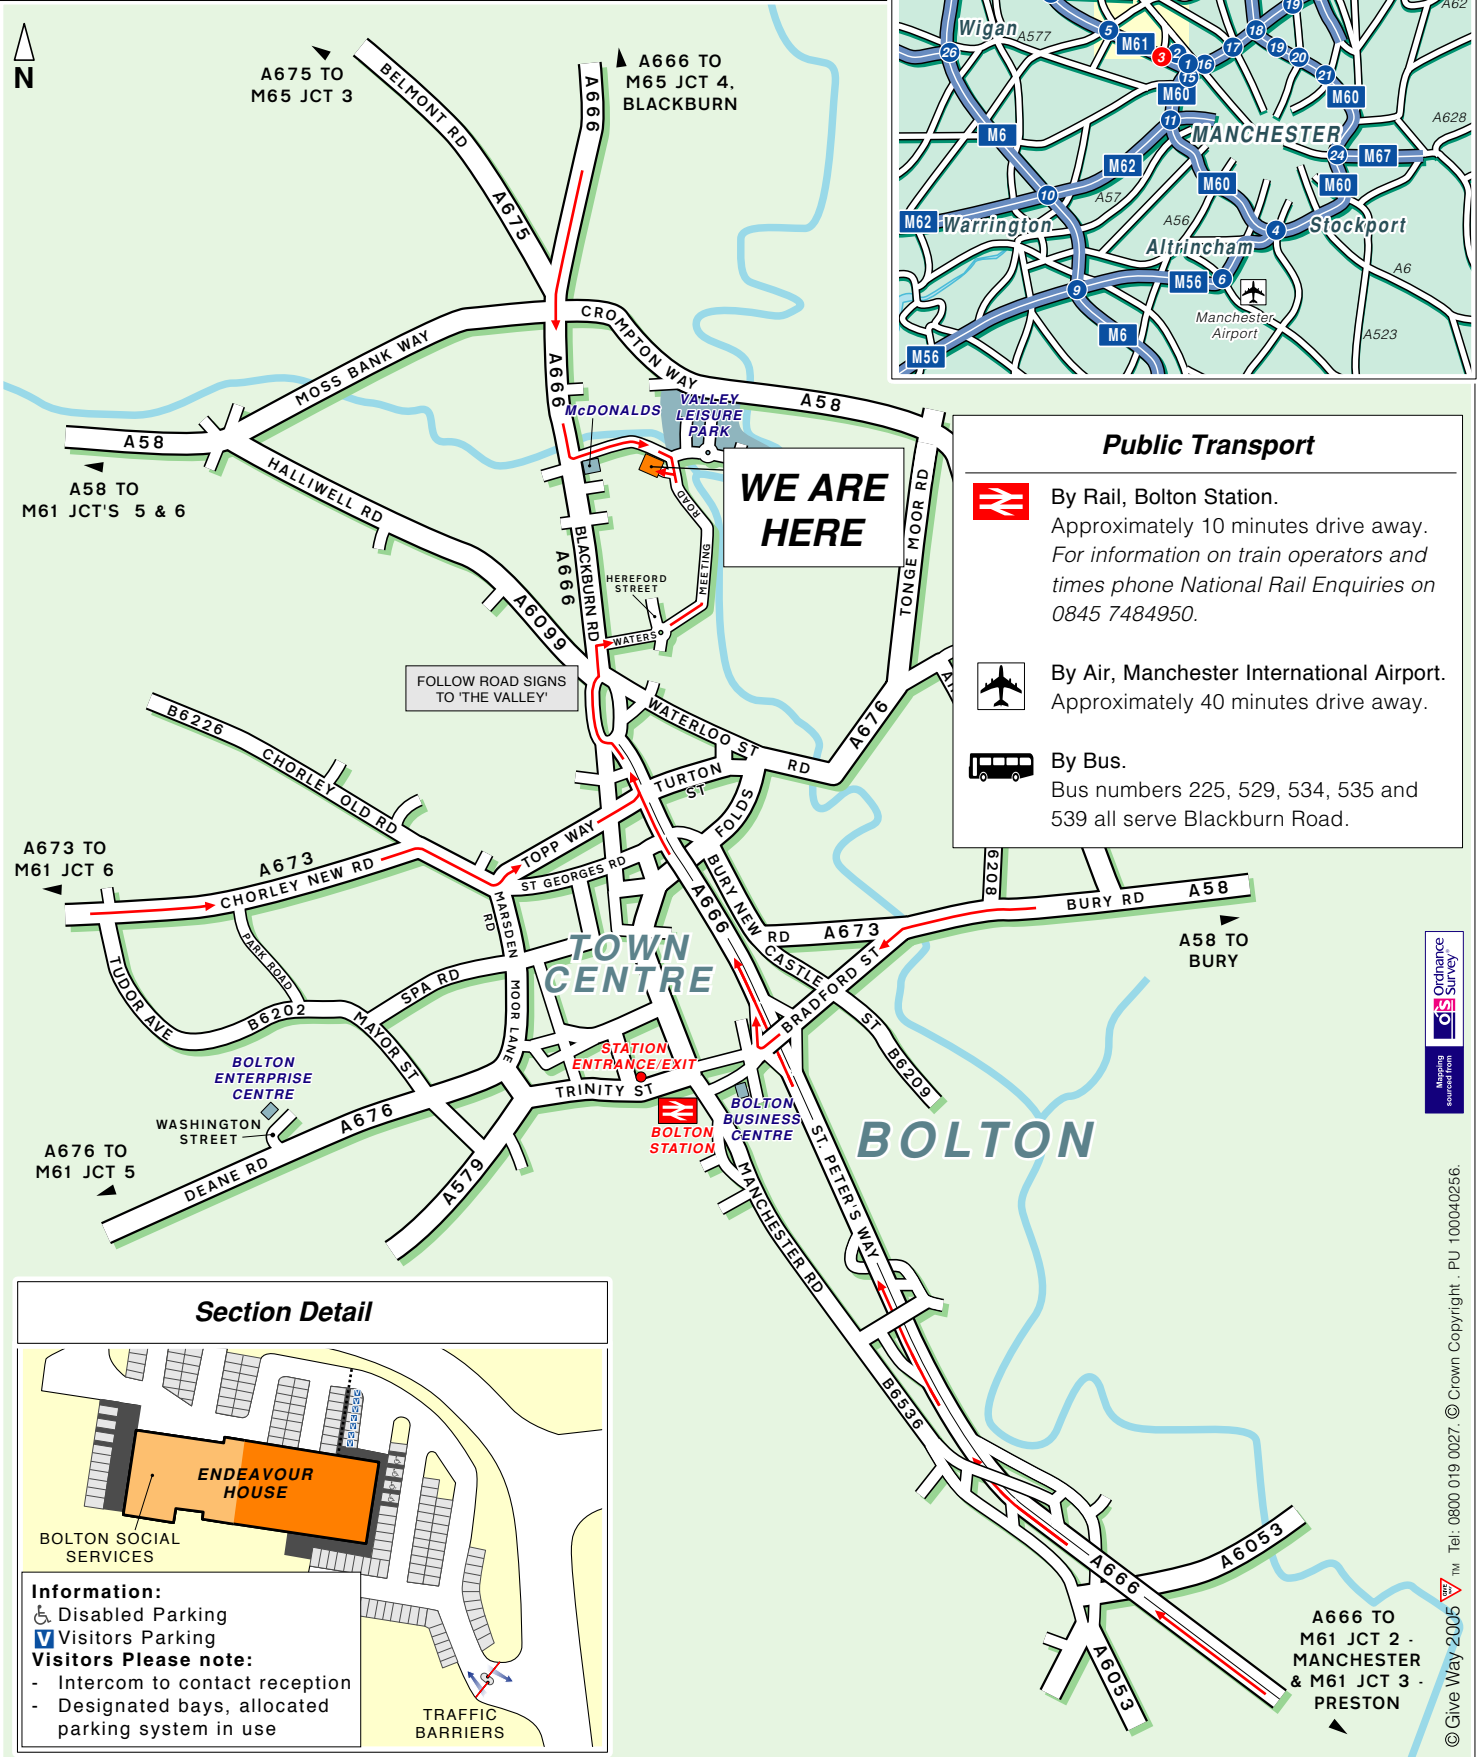

Public Transport

- By Rail, Bolton Station.**
Approximately 10 minutes drive away.
For information on train operators and times phone National Rail Enquiries on 0845 7484950.
- By Air, Manchester International Airport.**
Approximately 40 minutes drive away.
- By Bus.**
Bus numbers 225, 529, 534, 535 and 539 all serve Blackburn Road.