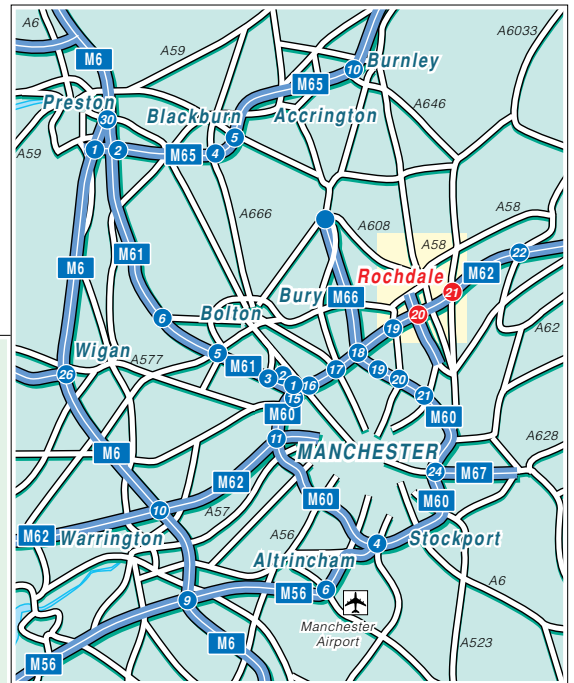

Globe House
Moss Bridge Road
Rochdale OL16 5EB

Tel: +44 (0)1706 714 540
Fax: +44 (0)1706 714 558

Email: info@rbvonline.net
Website: www.rbvonline.net

Public Transport

By Rail, Rochdale Station.
Approximately 5 minutes taxi ride away.
For information on train operators and times phone National Rail Enquiries on 0845 7484950.

By Air, Manchester International Airport.
Approximately 40 minutes drive away.