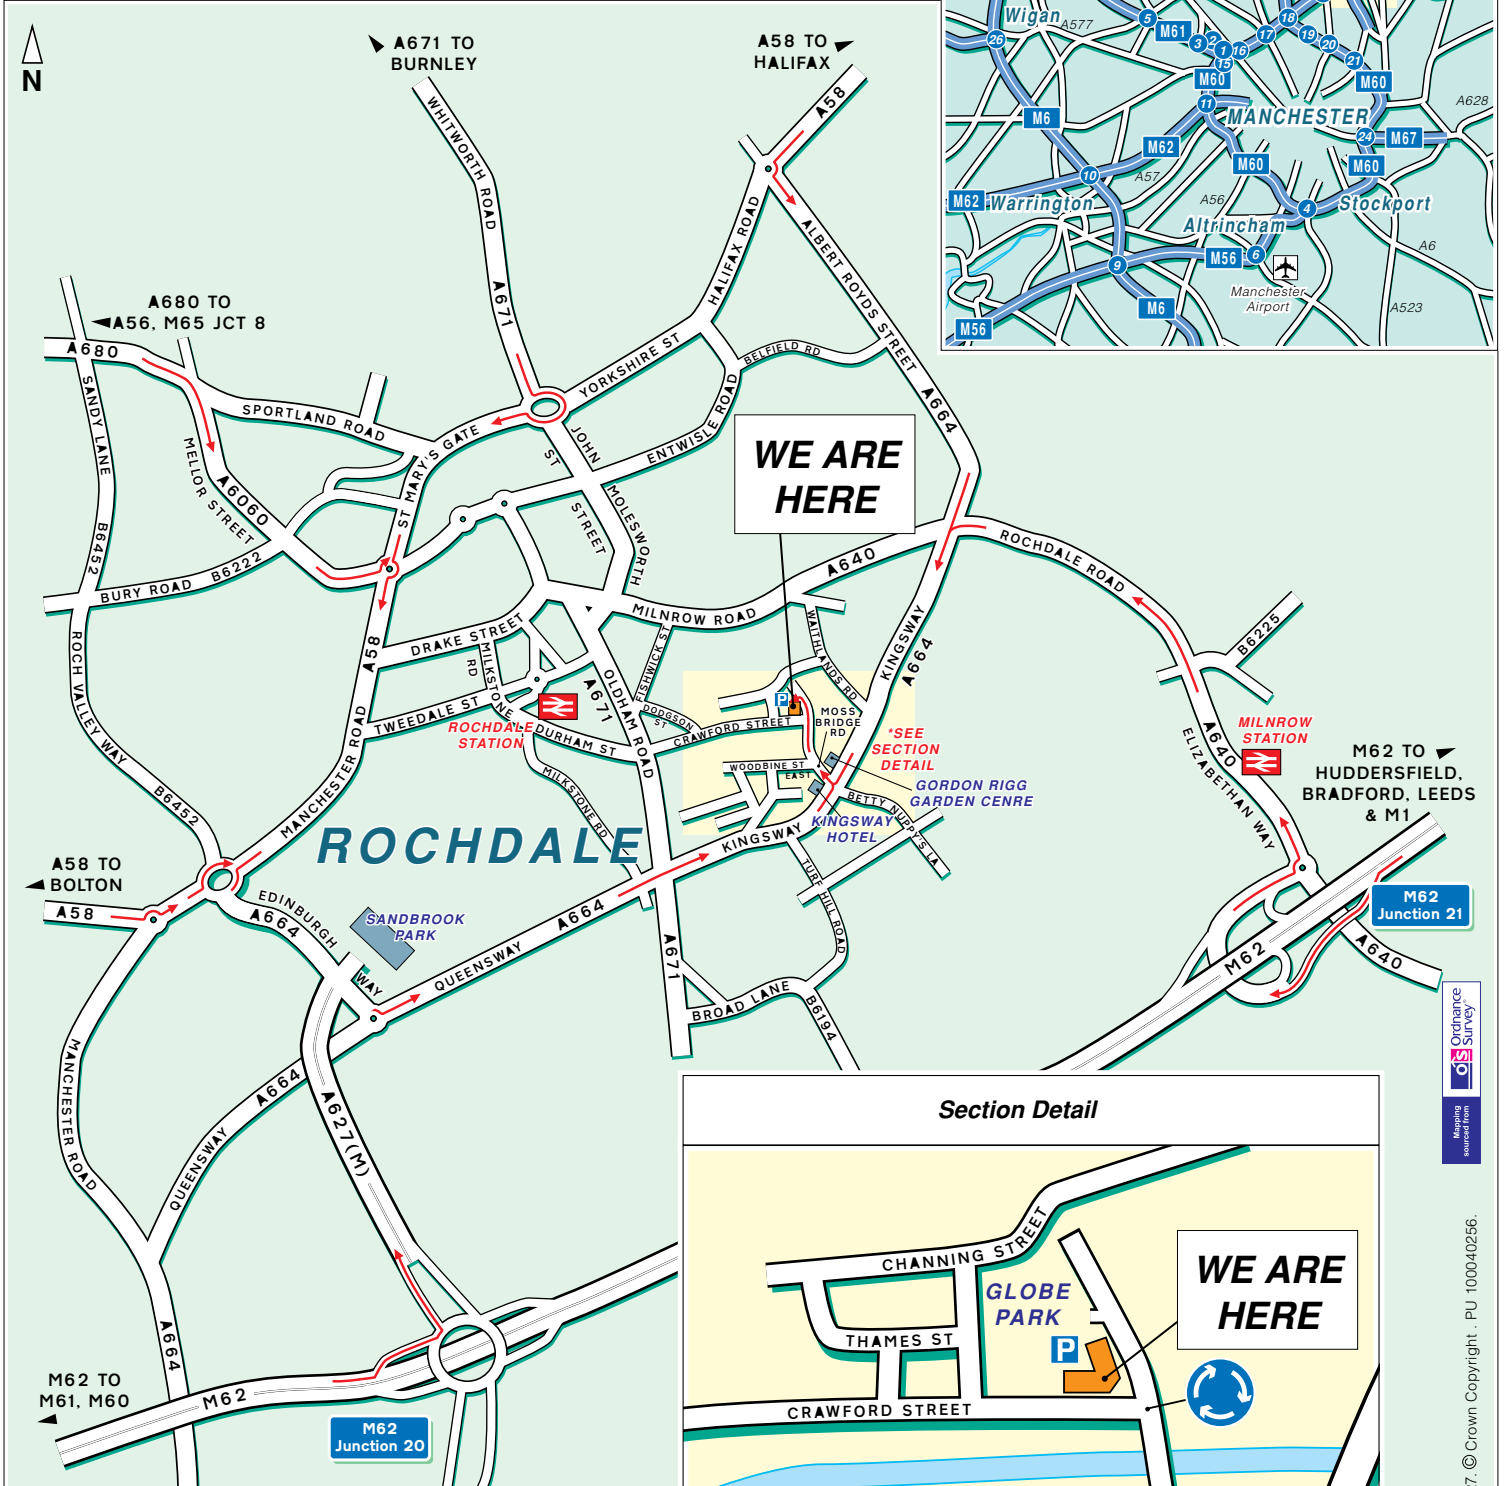

Globe House
Moss Bridge Road
Rochdale OL16 5EB

Tel: +44 (0)1706 714 540
Fax: +44 (0)1706 714 558

Email: info@rbvonline.net
Website: www.rbvonline.net

Public Transport

By Rail, Rochdale Station.
Approximately 5 minutes taxi ride away.
For information on train operators and times phone National Rail Enquiries on 0845 7484950.

By Air, Manchester International Airport.
Approximately 40 minutes drive away.